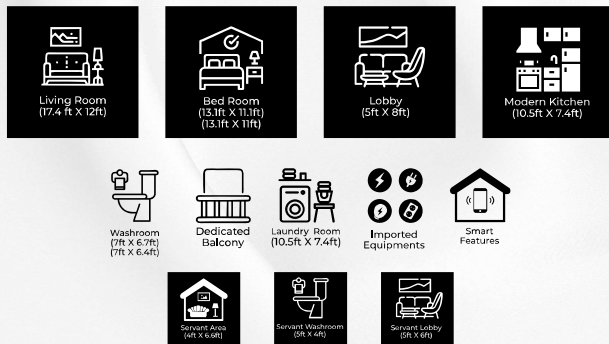

# 2 BED APARTMENT

(1374 Sft)

Designed & Finished By  
**MOÖİ**  
LEADING TURKISH BRANDS